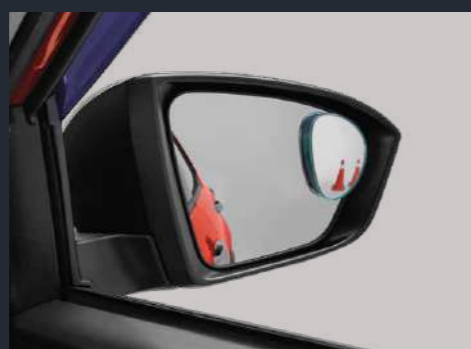

HYDROPHOBIC FILM

Repels water droplets for optimal visibility in wet conditions.

PART NUMBER 99920-11038
PRICE
 WM : RM 15.00
 EM : RM 16.00

BLIND SPOT MIRROR

Reduces blind spots with focused angle of reflection.