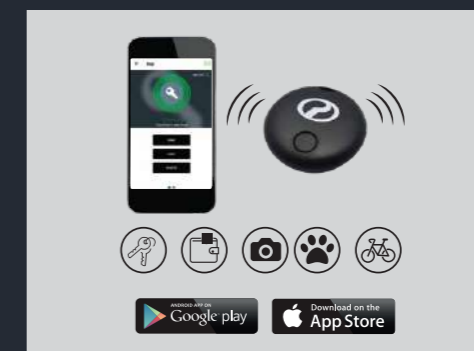

PART NUMBER
99910-10133

PRICE
WM : RM 40.00
EM : RM 41.00

SUN VISOR ORGANISER

Keeps important necessities within easy reach.

PART NUMBER
99910-10067

PRICE
WM : RM 20.00
EM : RM 21.00

MAGNETIC HANDPHONE HOLDER

Smart solution to securely hold your phone during navigation.

PART NUMBER
99910-86000

PRICE
WM : RM 30.00
EM : RM 31.00

MAGNETIC SHOPPING HOOK

Holds devices securely in place. Great for shopping bags, too.

PART NUMBER
99910-53R25

PRICE
WM : RM 50.00
EM : RM 51.00

SMART TRACKER

Enables you to find personal belongings easily.

PART NUMBER
99910-00R01

PRICE
WM : RM 42.00
EM : RM 43.00

DOOR EDGE PROTECTOR

Protects your doors from unsightly scratches.