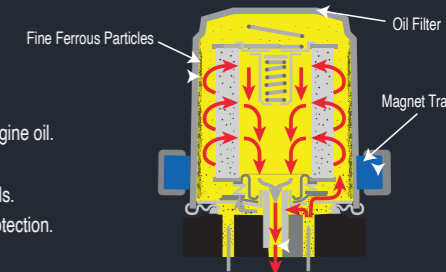

MAGNET TRAP

Keeps engine oil cleaner and protects engine.

PART NUMBER 99920-40016

PRICE
 WM : RM 63.00
 EM : RM 64.00

HOW IT WORKS:

- Traps fine ferrous particles in the engine oil.
- Maintains cleaner oil.
- Prevents expensive engine overhauls.
- Affordable investment for engine protection.