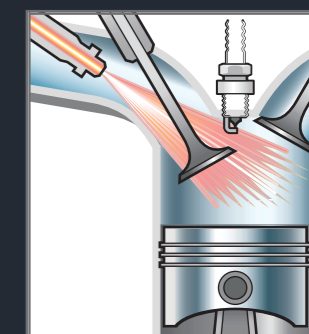

WITH MAGNET TRAP

INJECTOR CLEANER

Breaks down carbon build-up to keep your engine running smoothly.

PART NUMBER 99940-53000

PRICE
 WM : RM 27.00
 EM : RM 28.00

HOW IT WORKS:

- Removes deposits accumulated inside an engine (injection nozzles, combustion chambers, intake valves & spark plugs).
- Prevents poor combustion.
- Restores engine performance.
- Contains Friction Modifier (FM) which enables smoother piston movement.
- Protects engine from frictional wear.