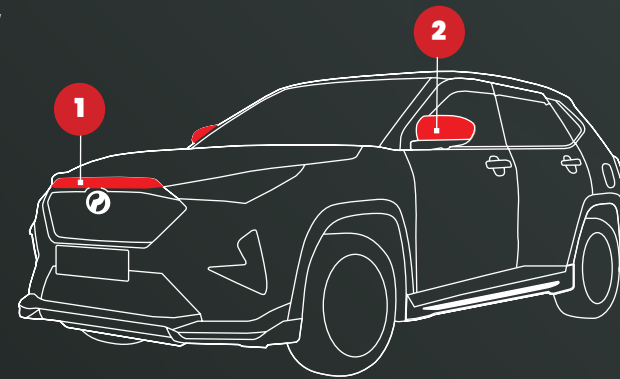

ELEVATE PACKAGE

Front Grille Garnish

Side Mirror Covers

Rear Mid Spoiler

Part Number
99920-66X02

Price
WM : RM 900.00
EM : RM 918.00

ILLUMINATION PACKAGE

SET THE VIBE JUST RIGHT.