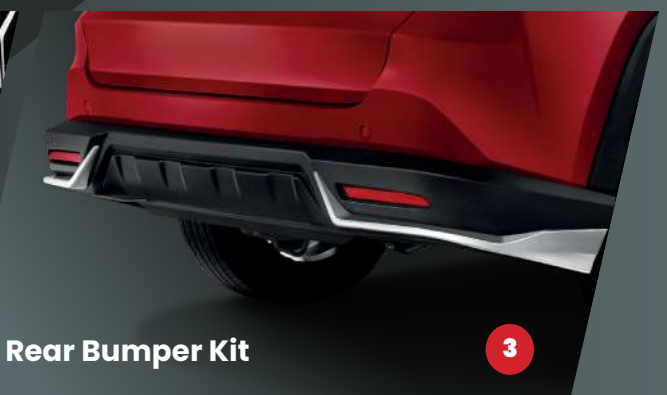

Rear Bumper Kit

3

This part is required for installation and sold separately