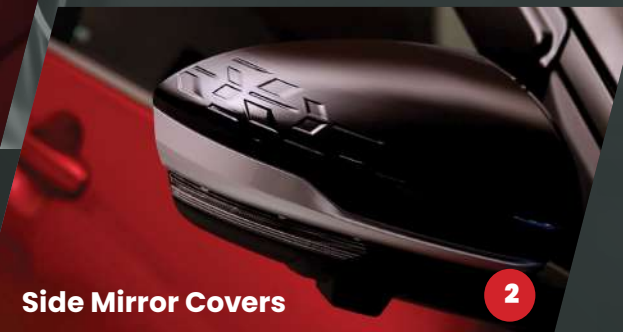

ELEVATE PACKAGE

Front Grille Garnish

Part Number
99920-66X02

Price
WM : RM 900.00
EM : RM 918.00