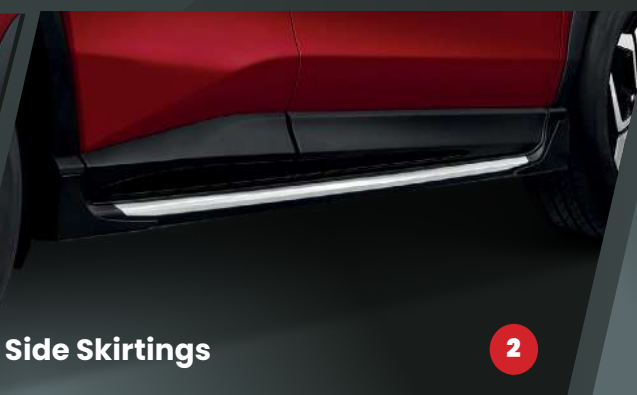

Rear Bumper Kit

Side Skirtings

2