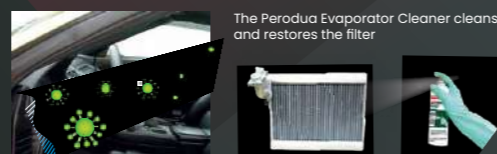

Evaporator Cleaner

Cleans air conditioners by eliminating mould, bacteria, odour and other harmful micro-organisms

Part Number
99940-52007

Price
WM : RM 90.55
EM : RM 91.55

How it works:

Refrigerants must be recharged regularly to maintain compressor at its best performance

Over a period of time, a dirty filter can lead to mould and poor air quality

BAD
An 'old' filter drier gets clogged with saturated granules

GOOD
A 'fresh' filter drier keeps the refrigerant clean

Throttle Body Cleaner