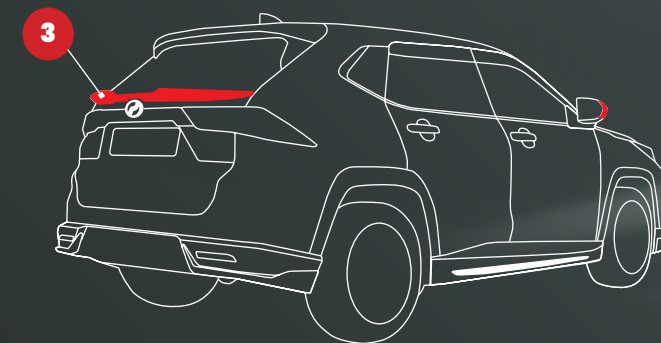

ELEVATE PACKAGE

Front Grille Garnish

Side Mirror Covers

Rear Mid Spoiler

Part Number
99920-66X02

Price
WM : RM 900.00
EM : RM 918.00

ILLUMINATION PACKAGE

SET THE VIBE JUST RIGHT.