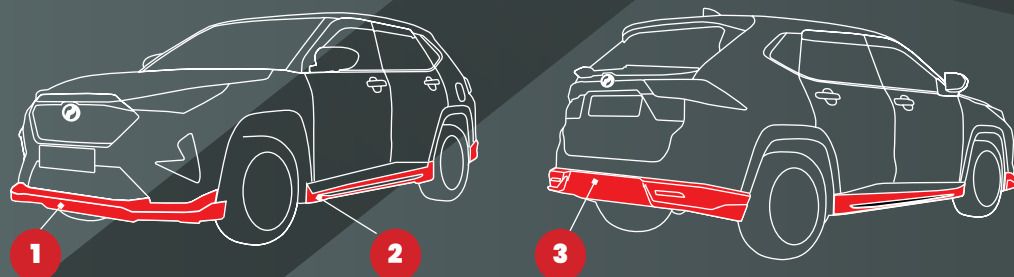

Part Number
99920-66X01

Price
WM : RM 2,700.00
EM : RM 2,756.00

Front Bumper Kit With Guide Light

1