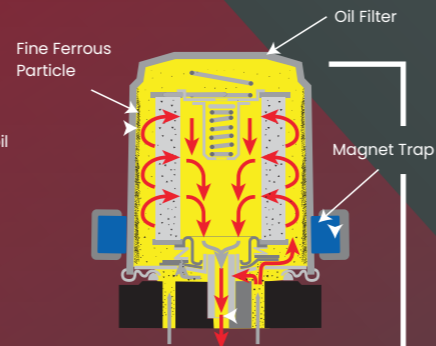

*For model with Eco Idle system

SERVICE MAINTENANCE ACCESSORIES

Magnet Trap

Keeps engine oil cleaner and protects engine

Part Number
99920-40016

Price
WM : RM 63.00
EM : RM 64.00

How it works:

- Traps fine ferrous particles from the engine oil
- Maintains cleaner oil
- Prevents expensive engine overhauls
- Affordable investment for engine protection

WITH MAGNET TRAP

Injector Cleaner

Break down carbon build-up to keep your engine running smoothly

Part Number
99940-53000

Price
WM : RM 27.00
EM : RM 28.00

How it works:

- Removes deposits accumulated inside an engine (injection nozzles, combustion chambers, intake valves & spark plugs)
- Prevents poor combustion
- Restores engine performance
- Contains Friction Modifier (FM) which enables smoother piston movement
- Protects engine from frictional wear