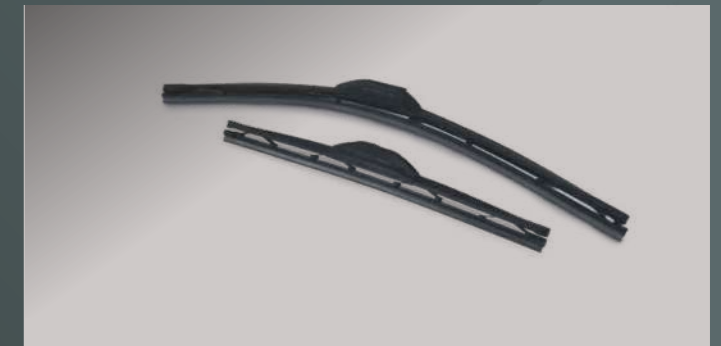

Silicone Wiper

- Ensures greater visibility
- Twice as durable as a normal wiper

Part Number
99900-30101

Price
WM : RM 78.00
EM : RM 80.00

Windshield Washer Fluid

A refill for the windshield washer

Part Number
99940-50001