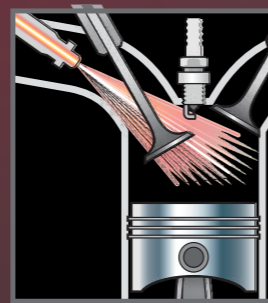

WITH MAGNET TRAP

Injector Cleaner

Break down carbon build-up to keep your engine running smoothly

Part Number
99940-53000

Price
WM : RM 27.00
EM : RM 28.00

How it works:

- Removes deposits accumulated inside an engine (injection nozzles, combustion chambers, intake valves & spark plugs)
- Prevents poor combustion
- Restores engine performance
- Contains Friction Modifier (FM) which enables smoother piston movement
- Protects engine from frictional wear

Over a period of time, a dirty filter can lead to mould and poor air quality

BAD
An 'old' filter drier gets clogged with saturated granules

GOOD
A 'fresh' filter drier keeps the refrigerant clean

Throttle Body Cleaner